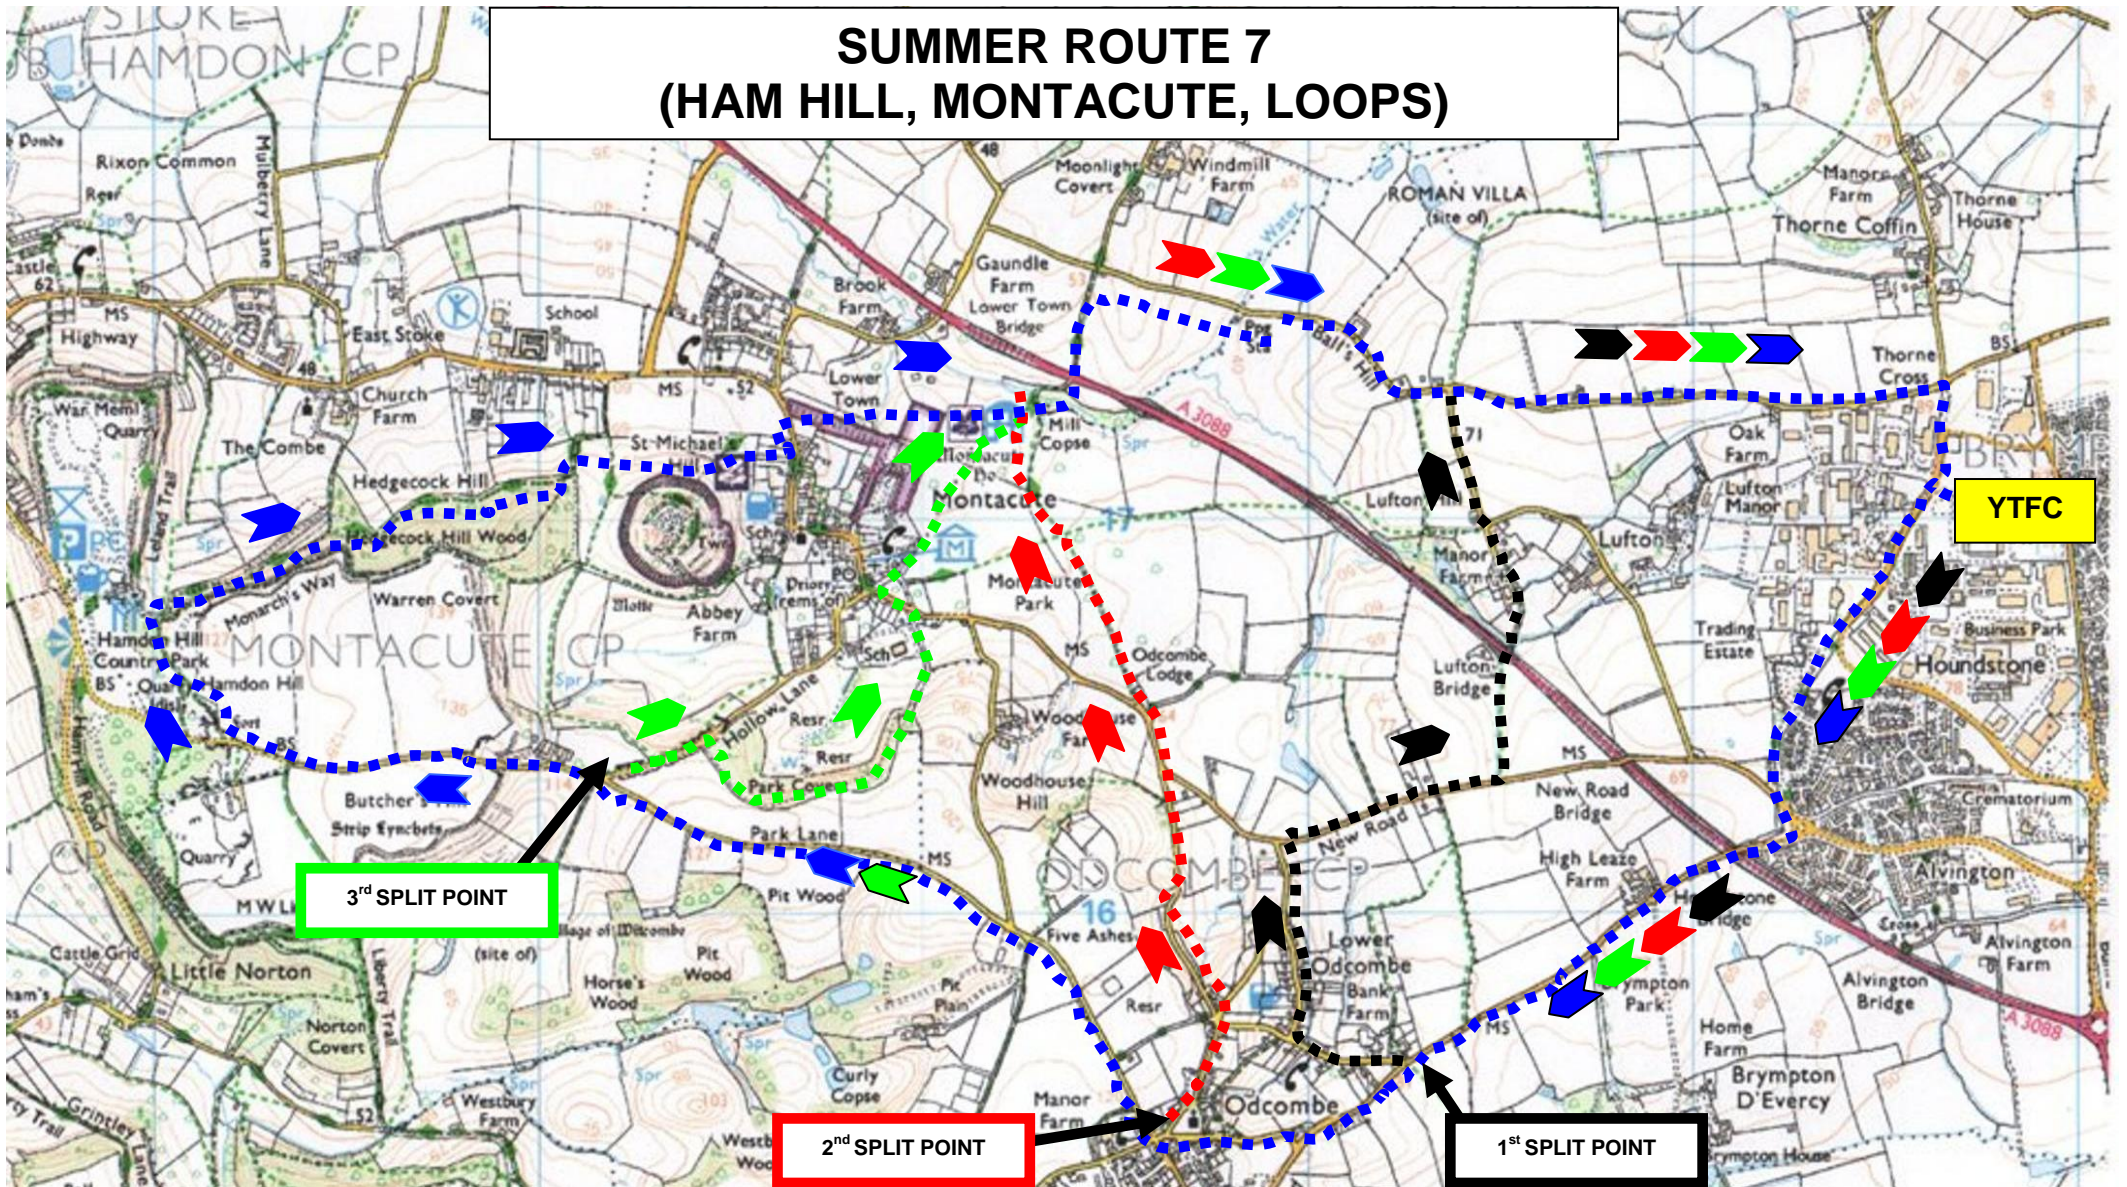

# SUMMER ROUTE 7 (HAM HILL, MONTACUTE, LOOPS)

	<b>7.5 MILES</b>
	<b>6.4 MILES</b>
	<b>5.0 MILES</b>
	<b>4.0 MILES</b>