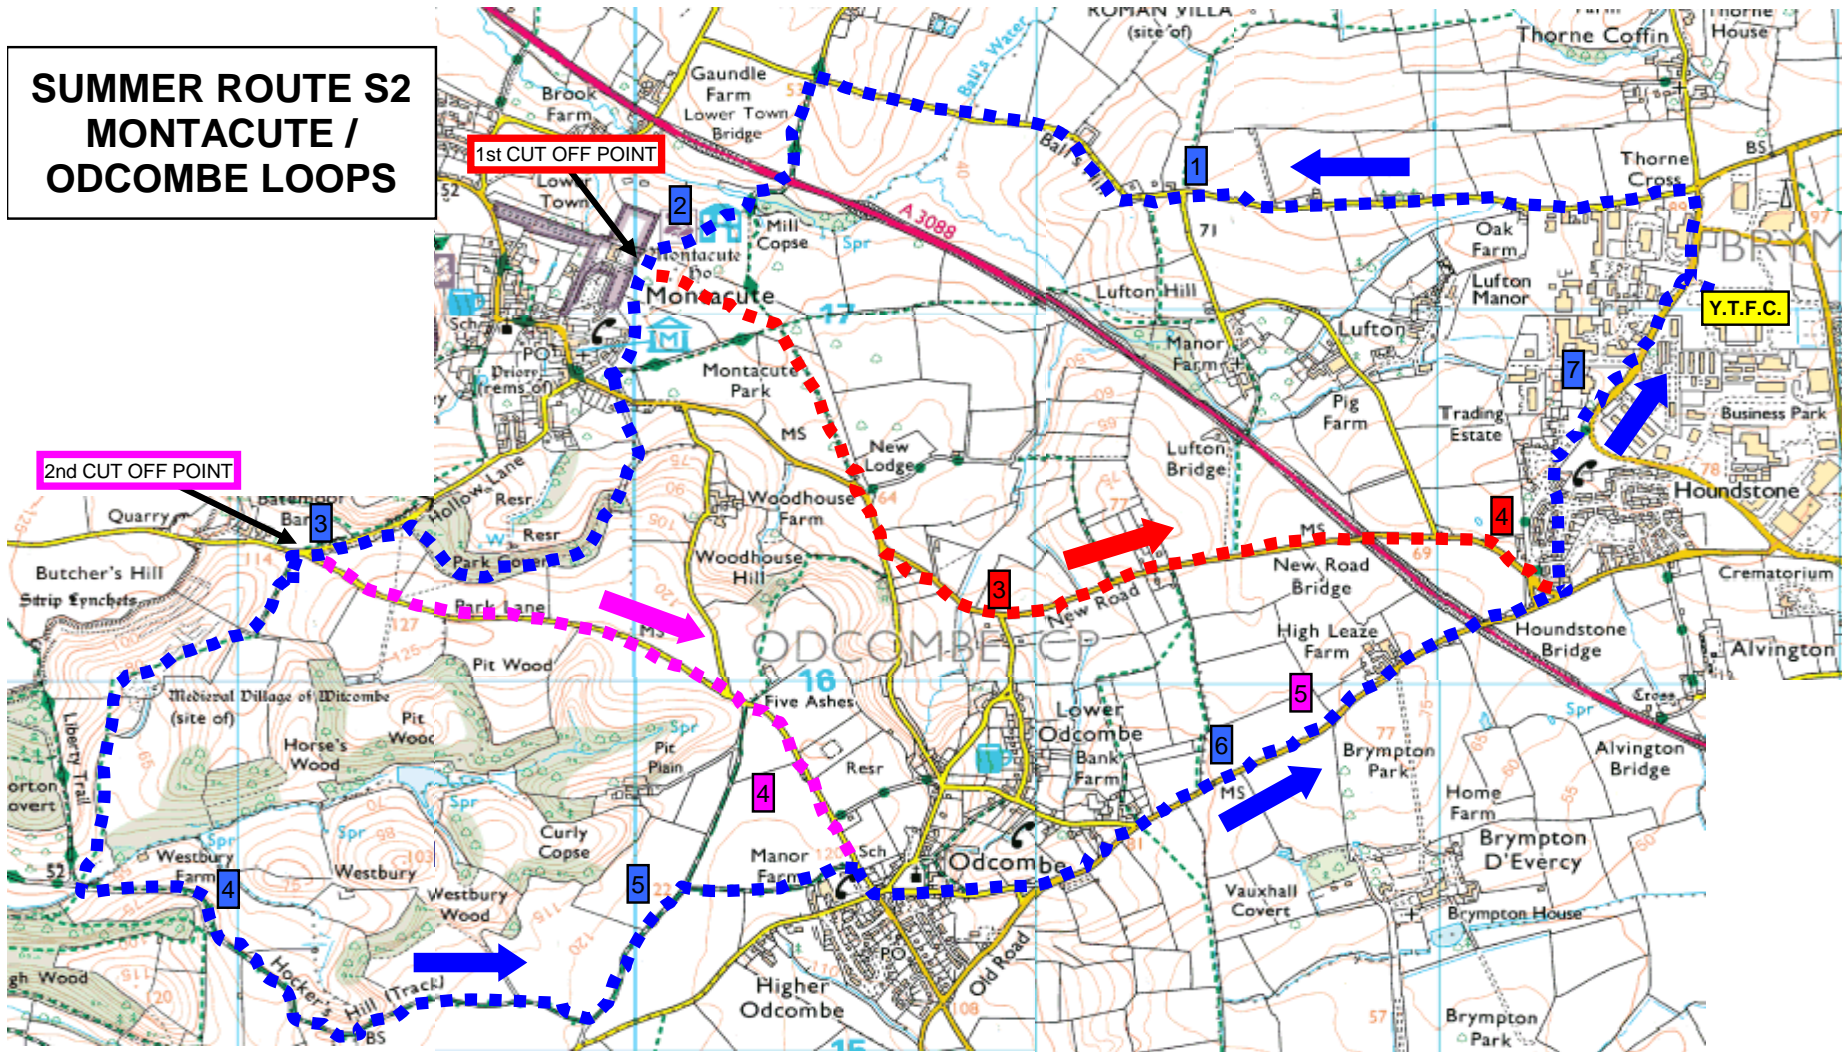

**SUMMER ROUTE S2  
MONTACUTE /  
ODCOMBE LOOPS**

2nd CUT OFF POINT

1st CUT OFF POINT

Y.T.F.C.

**4.5 MILES**

CUT OFF IN FRONT OF MONTACUTE HOUSE, FOLLOW TRACK ACROSS TO LODGE, TURN LEFT & FOLLOW ROAD BACK TO ROUNDABOUT AT HOUNDSTONE, TURN LEFT & FOLLOW BOUNDARY WAY AND LUFTON WAY BACK TO CLUB

**6.0 MILES**

CUT OFF AT TOP OF LADIES WALK, TURN LEFT & FOLLOW ROAD TO ODCOMBE, TURN LEFT AT 1st CROSSROADS & FORK RIGHT DROPPING DOWN PAST CHURCH, TURN LEFT AT JUNCTION & FOLLOW ROAD BACK TO ROUNDABOUT AT HOUNDSTONE, TURN LEFT & FOLLOW BOUNDARY WAY AND LUFTON WAY BACK TO CLUB

**7.2 MILES**