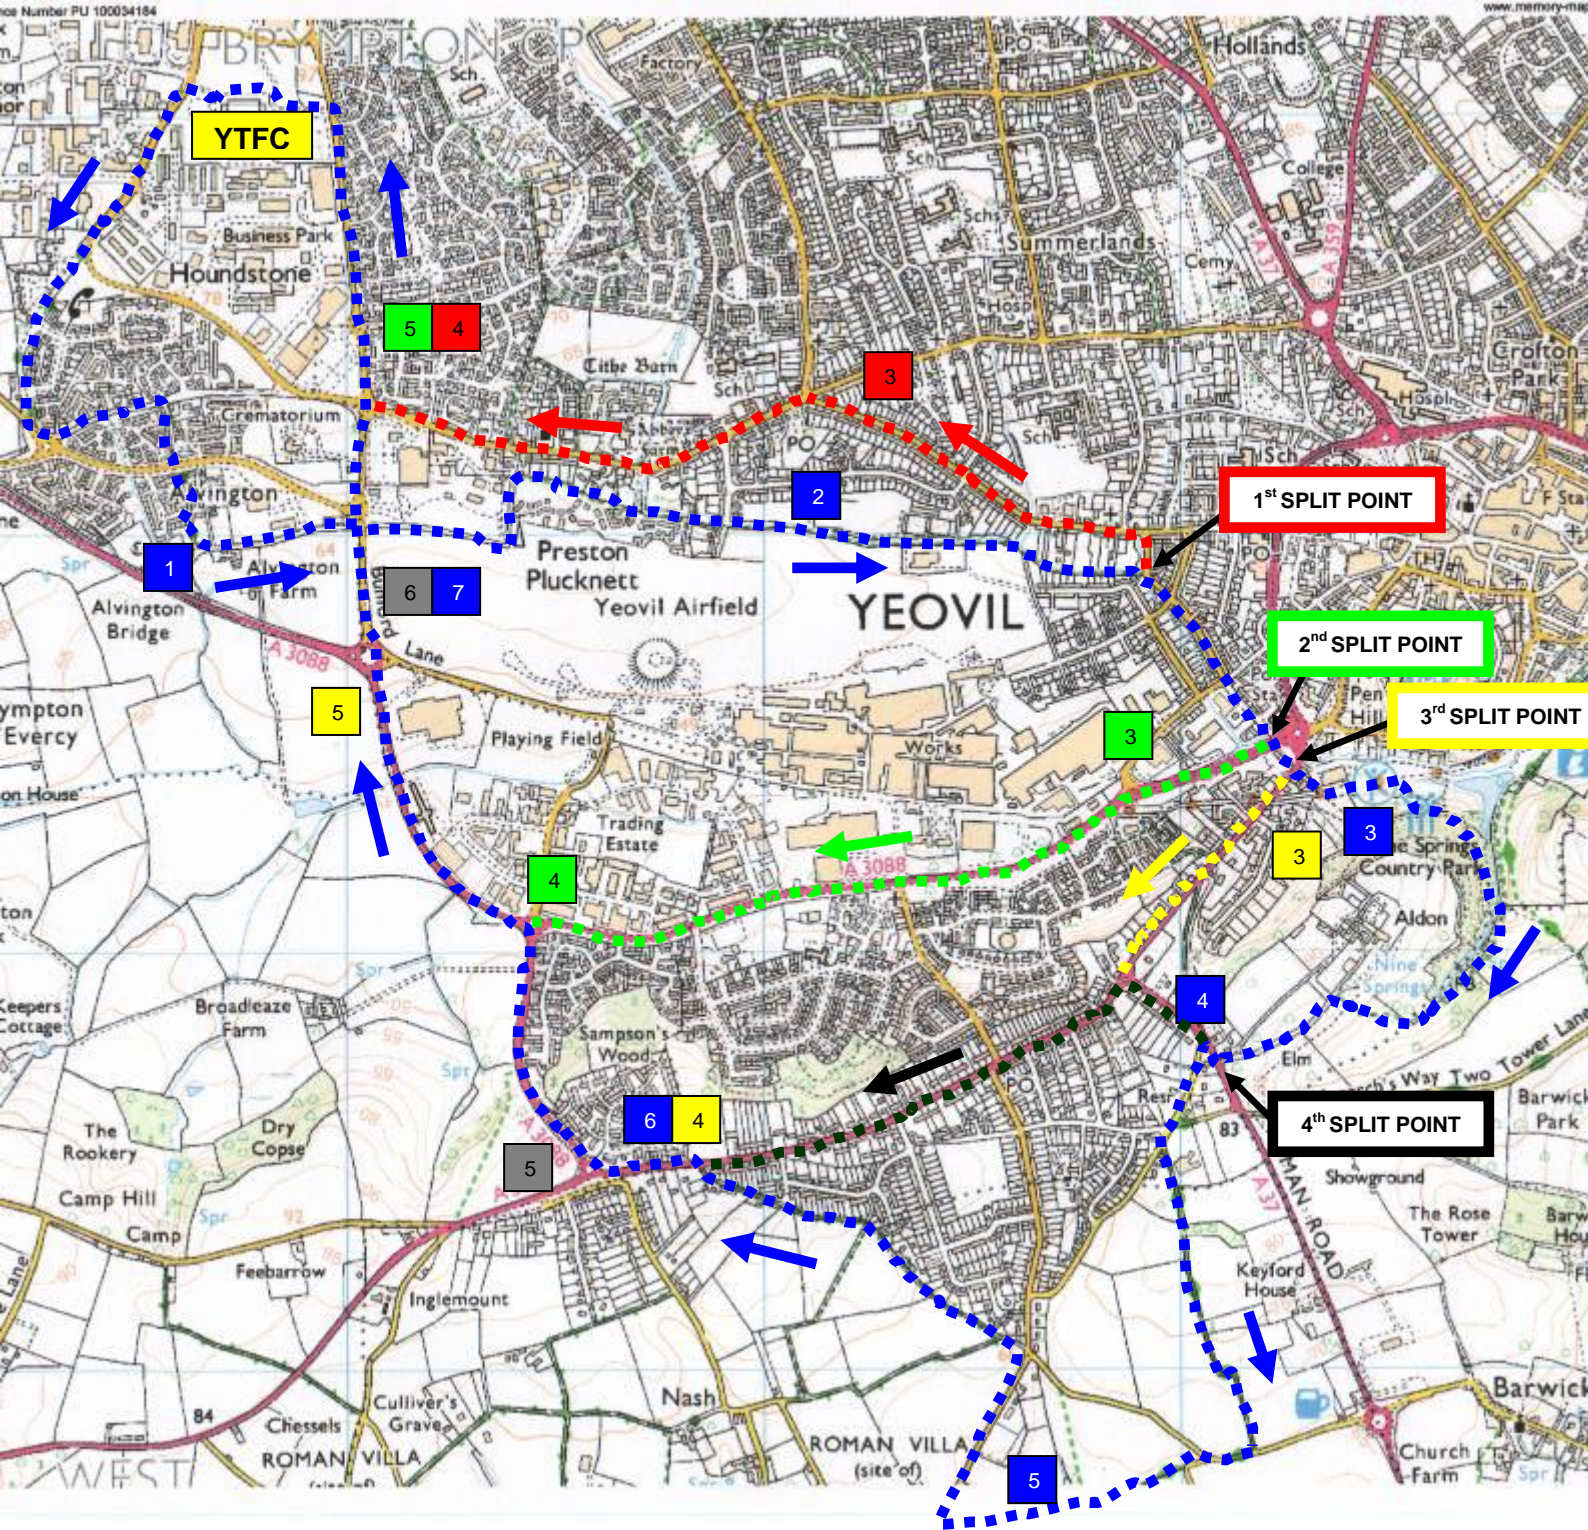

# SUMMER ROUTE 5 (NINESPRINGS LOOP)

- ..... 8.00 MILES
- ..... 7.00 MILES
- ..... 6.10 MILES
- ..... 5.50 MILES
- ..... 4.50 MILES