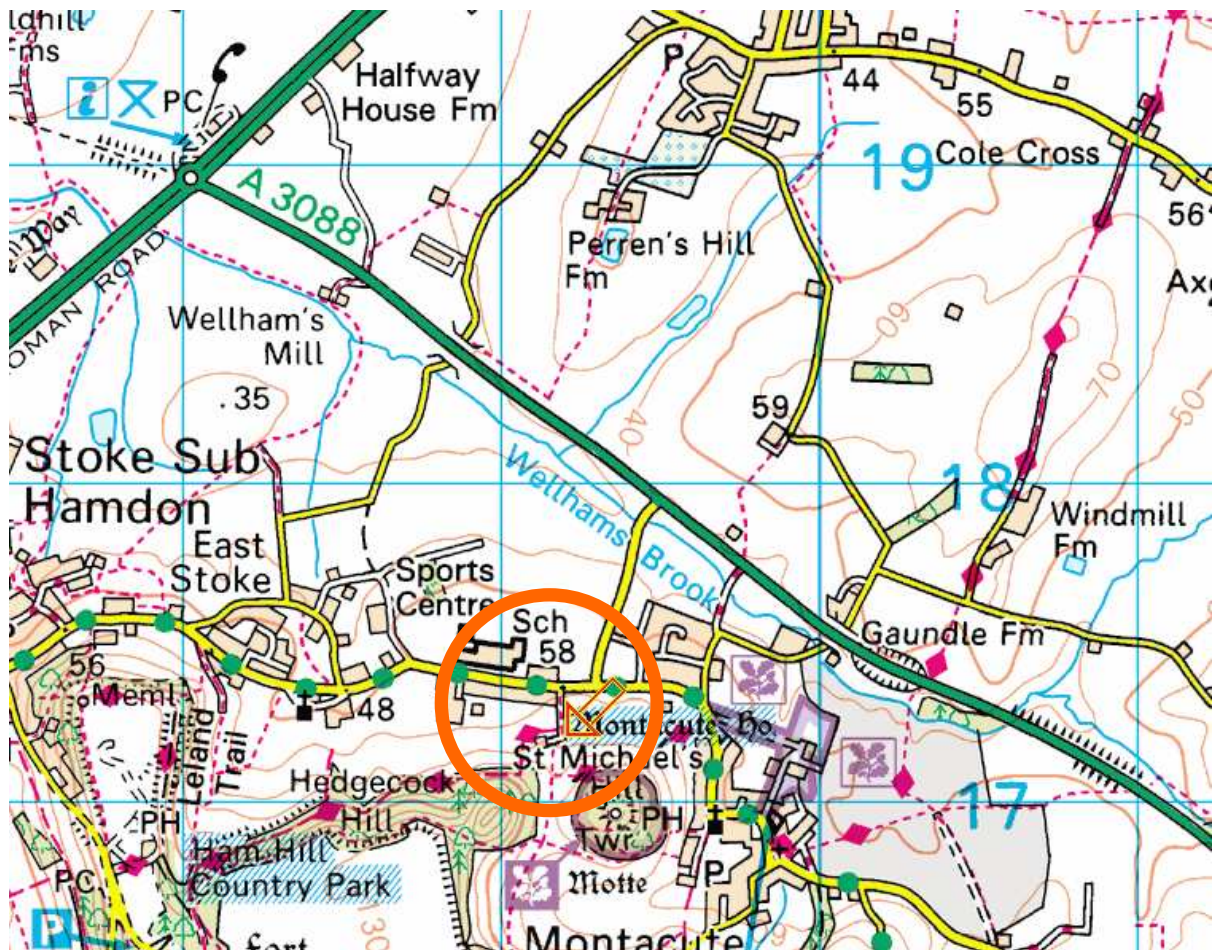

WESSEX LEAGUE – HAM HILL – 22ND JANUARY 2012

12.00pm	U17W/U17M/SW	ABC + DABC	(4.6km)	13.00pm	U13G/U13B	2 x ABC	(2.4km)
12.00pm	SM	ABC + 2 x DABC	(9.0km)	13.20pm	U15G/U15B	CDABC	(3.4km)
12.45pm	U11	ABC	(1.2km)				

IMPORTANT NOTICE: THE SPORTS CENTRE WILL BE KEPT OPEN UNTIL 2.00PM, FOR CHANGING AND TOILETS. THERE ARE PUBLIC TOILETS AVAILABLE APPROX 1MILE AWAY. THERE MAY BE SOME AT MONTACUTE HOUSE AS WELL. PLEASE FOLLOW INSTRUCTIONS AT START/FINISH AREA.