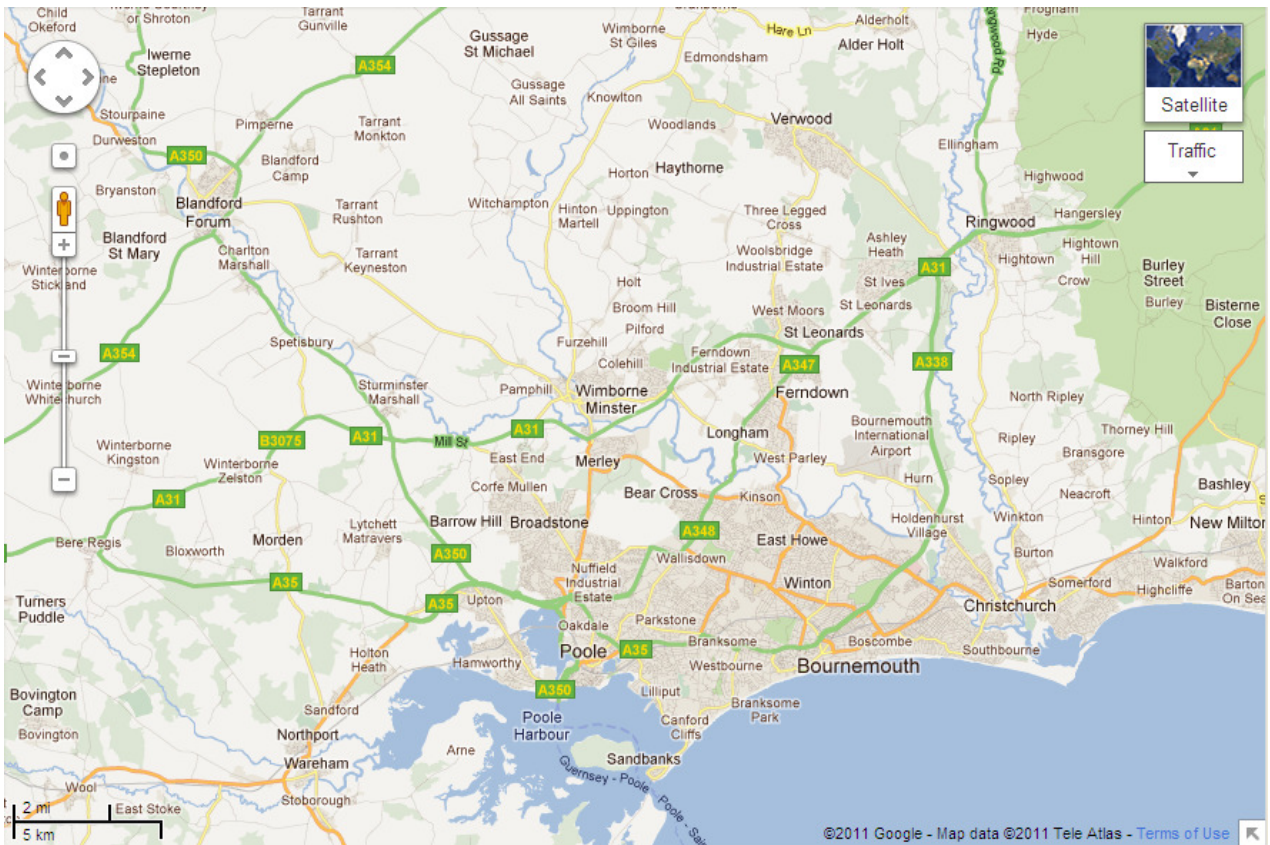

WESSEX LEAGUE CROSS COUNTRY – SUNDAY 30TH OCTOBER 2011

Directions: CANFORD SCHOOL, CANFORD MAGNA – Postcode BH21 3AF

From A31, take A341 towards Poole, then B3073 towards Wimborne at next roundabout. At Willet Arms turn Right along Oakley Lane. Turn into the school under the arch and Right after the church.

From Dorchester, take the Wimborne road off by-pass. On entering Wimborne turn Left at lights to Colehill. Follow signs for "Other Directions", then for Poole (A349). At Lights by Willet Arms turn Left then as above.

Race schedule

| | | |
|-------|------|----------------------------------------------------------------------------------------------|
| 12.00 | 4.8K | U17M, U17W, U20W, all Senior/Vet Women 1 x northern loop only, 1 x northern/southern loop |
| 12.00 | 8.1K | U20M, all Senior/Vet Men 1 x northern loop only, 2 x northern/southern loop |
| 12.50 | 1.4K | U11B + U11G 2 x yellow loop |
| 13.00 | 3.3K | U13B, U13G 1 x northern/southern loop |
| 13.10 | 4.0K | U15B, U15G 1 x yellow loop, 1 x northern/southern loop |