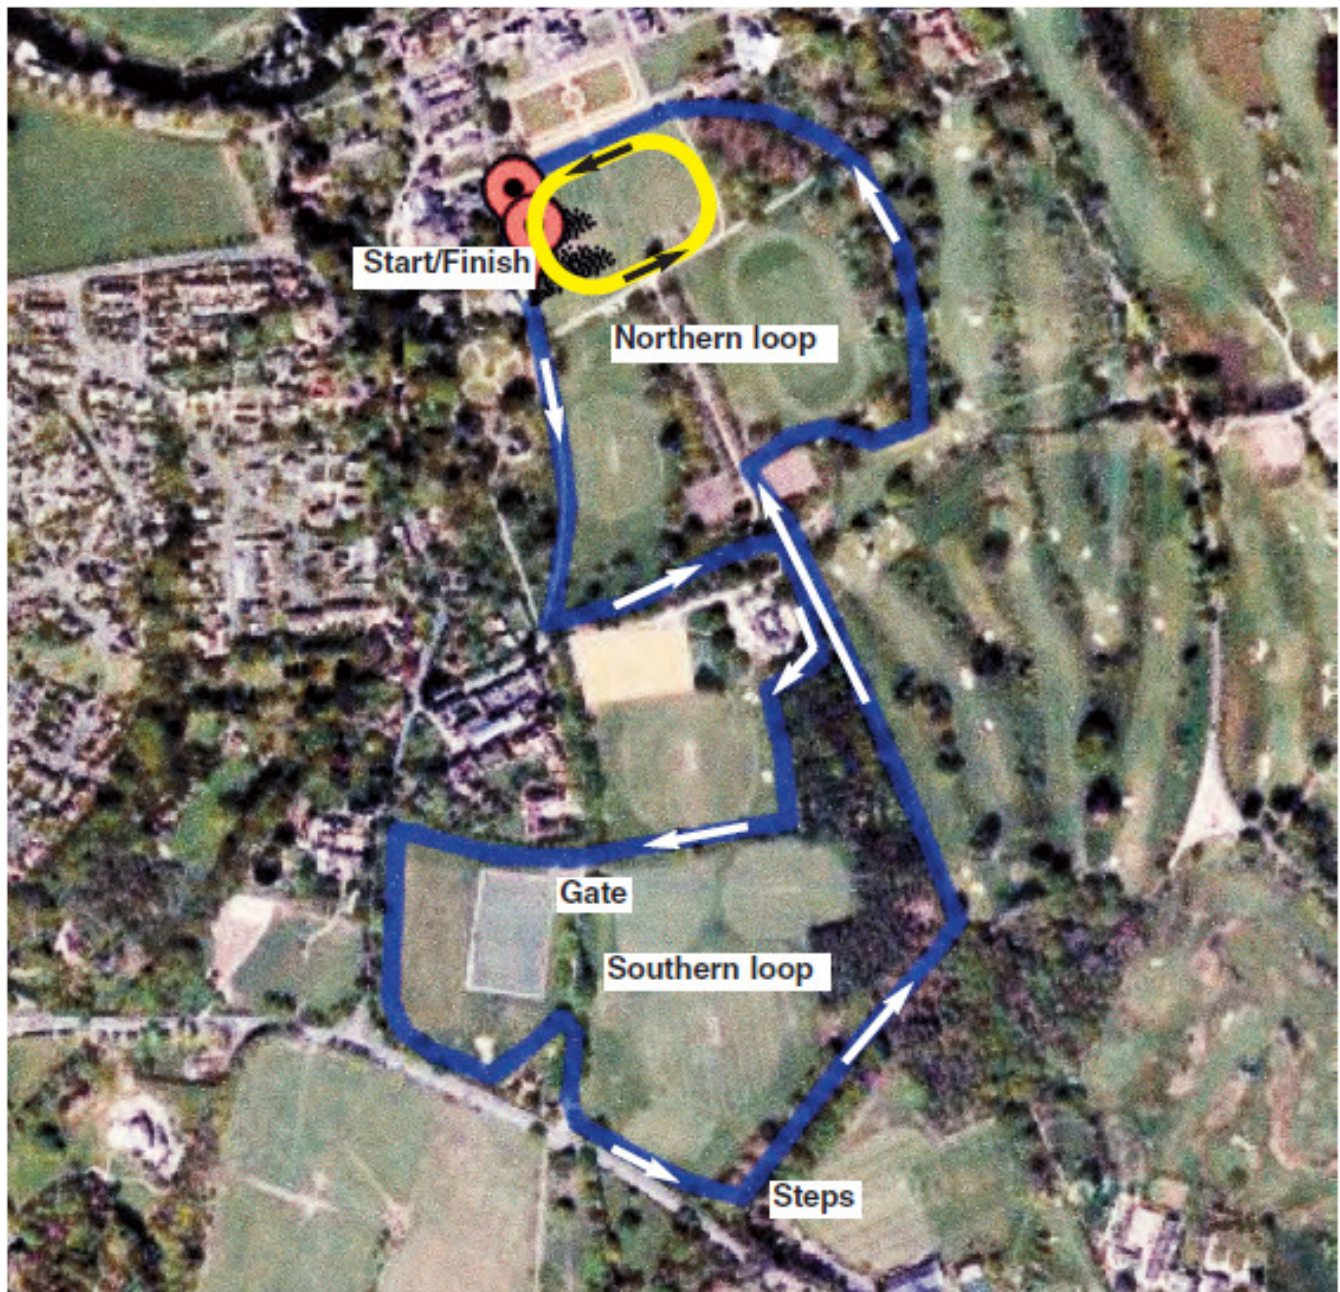

WESSEX LEAGUE CROSS COUNTRY – SUNDAY 30TH OCTOBER 2011

Directions: CANFORD SCHOOL, CANFORD MAGNA – Postcode BH21 3AF

From A31, take A341 towards Poole, then B3073 towards Wimborne at next roundabout. At Willet Arms turn Right along Oakley Lane. Turn into the school under the arch and Right after the church.

From Dorchester, take the Wimborne road off by-pass. On entering Wimborne turn Left at lights to Colehill. Follow signs for "Other Directions", then for Poole (A349). At Lights by Willet Arms turn Left then as above.

Race schedule

| | | |
|-------|------|----------------------------------------------------------------------------------------------|
| 12.00 | 4.8K | U17M, U17W, U20W, all Senior/Vet Women 1 x northern loop only, 1 x northern/southern loop |
| 12.00 | 8.1K | U20M, all Senior/Vet Men 1 x northern loop only, 2 x northern/southern loop |
| 12.50 | 1.4K | U11B + U11G 2 x yellow loop |
| 13.00 | 3.3K | U13B, U13G 1 x northern/southern loop |
| 13.10 | 4.0K | U15B, U15G 1 x yellow loop, 1 x northern/southern loop |