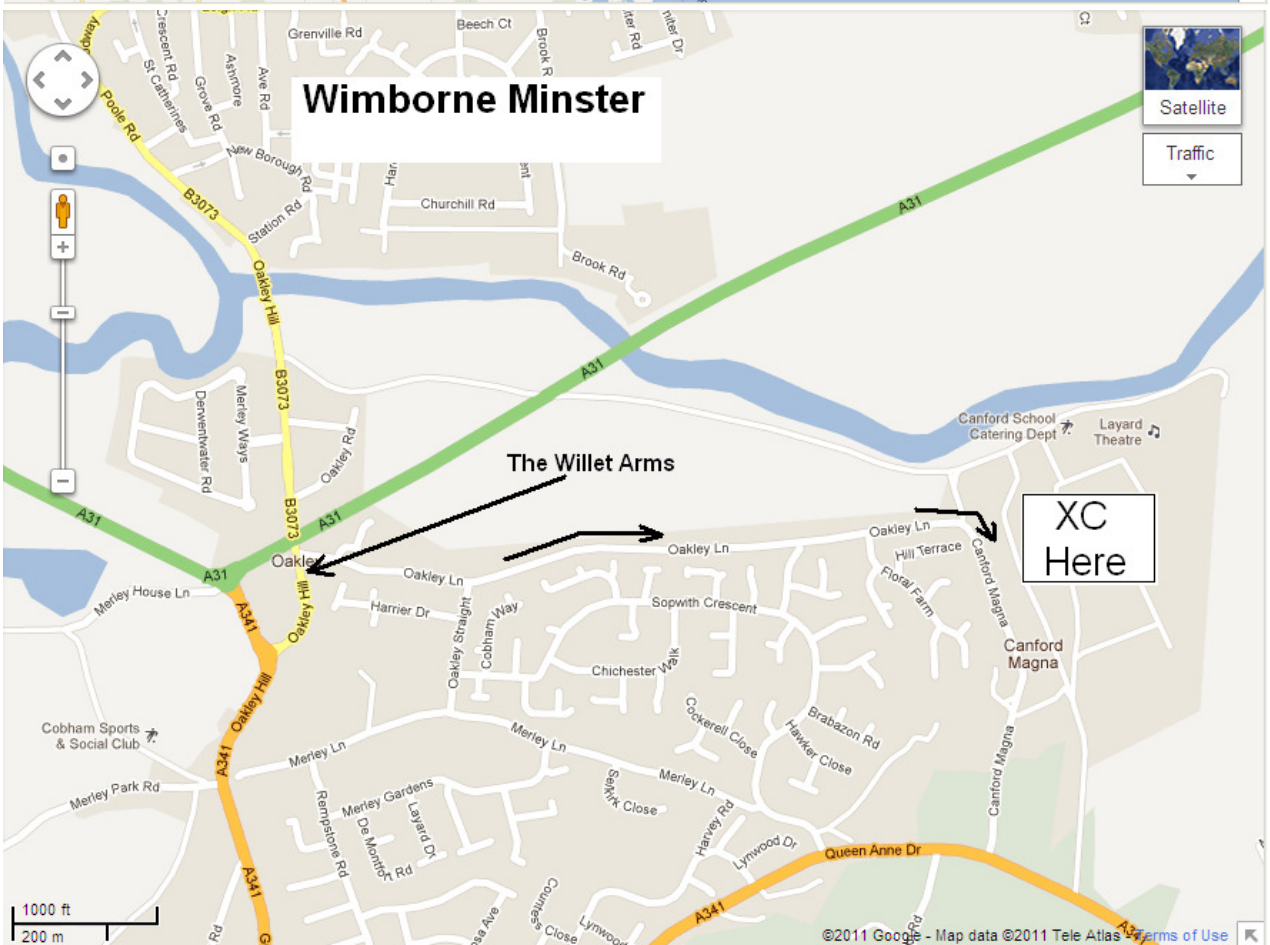

WESSEX LEAGUE CROSS COUNTRY – SUNDAY 30TH OCTOBER 2011

Directions: CANFORD SCHOOL, CANFORD MAGNA – Postcode BH21 3AF

From A31, take A341 towards Poole, then B3073 towards Wimborne at next roundabout. At Willet Arms turn Right along Oakley Lane. Turn into the school under the arch and Right after the church.

From Dorchester, take the Wimborne road off by-pass. On entering Wimborne turn Left at lights to Colehill. Follow signs for "Other Directions", then for Poole (A349). At Lights by Willet Arms turn Left then as above.

Race schedule

| | | |
|-------|------|----------------------------------------------------------------------------------------------|
| 12.00 | 4.8K | U17M, U17W, U20W, all Senior/Vet Women 1 x northern loop only, 1 x northern/southern loop |
| 12.00 | 8.1K | U20M, all Senior/Vet Men 1 x northern loop only, 2 x northern/southern loop |
| 12.50 | 1.4K | U11B + U11G 2 x yellow loop |
| 13.00 | 3.3K | U13B, U13G 1 x northern/southern loop |
| 13.10 | 4.0K | U15B, U15G 1 x yellow loop, 1 x northern/southern loop |